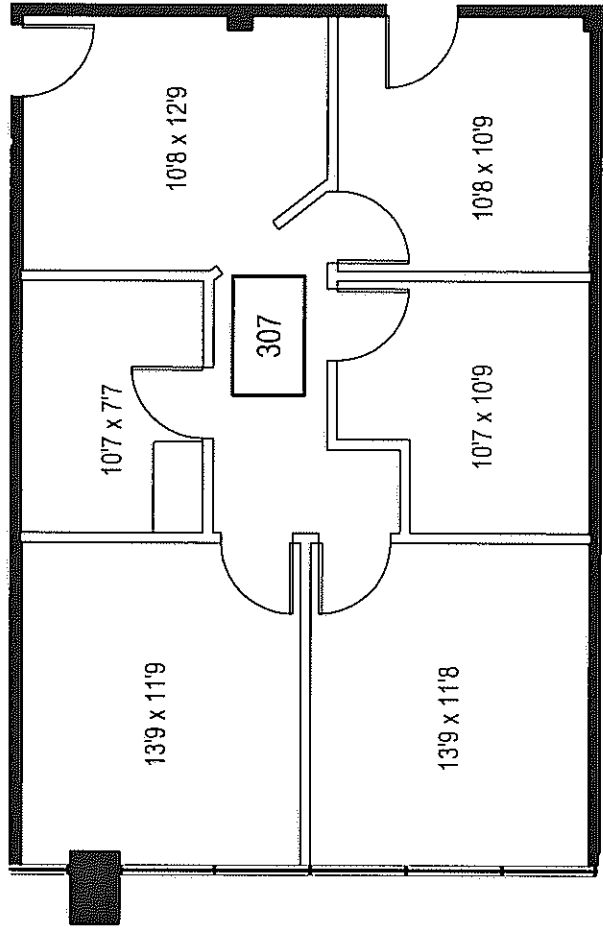

KELLOGG

DEVELOPMENT COMPANY

3947 BOULEVARD CENTER DRIVE
1000 BUILDING SUITE 5
JACKSONVILLE, FLORIDA 32207
904-396-9092

FLOOR PLAN
1100 BUILDING SUITE 307
4417 BEACH BOULEVARD
JACKSONVILLE, FLORIDA

SCALE: 1/8" = 1'-0"
U.S.F.: 864
R.S.F.: 976
9/26/06

SHEET:
1
OF 1

Midtown Centre