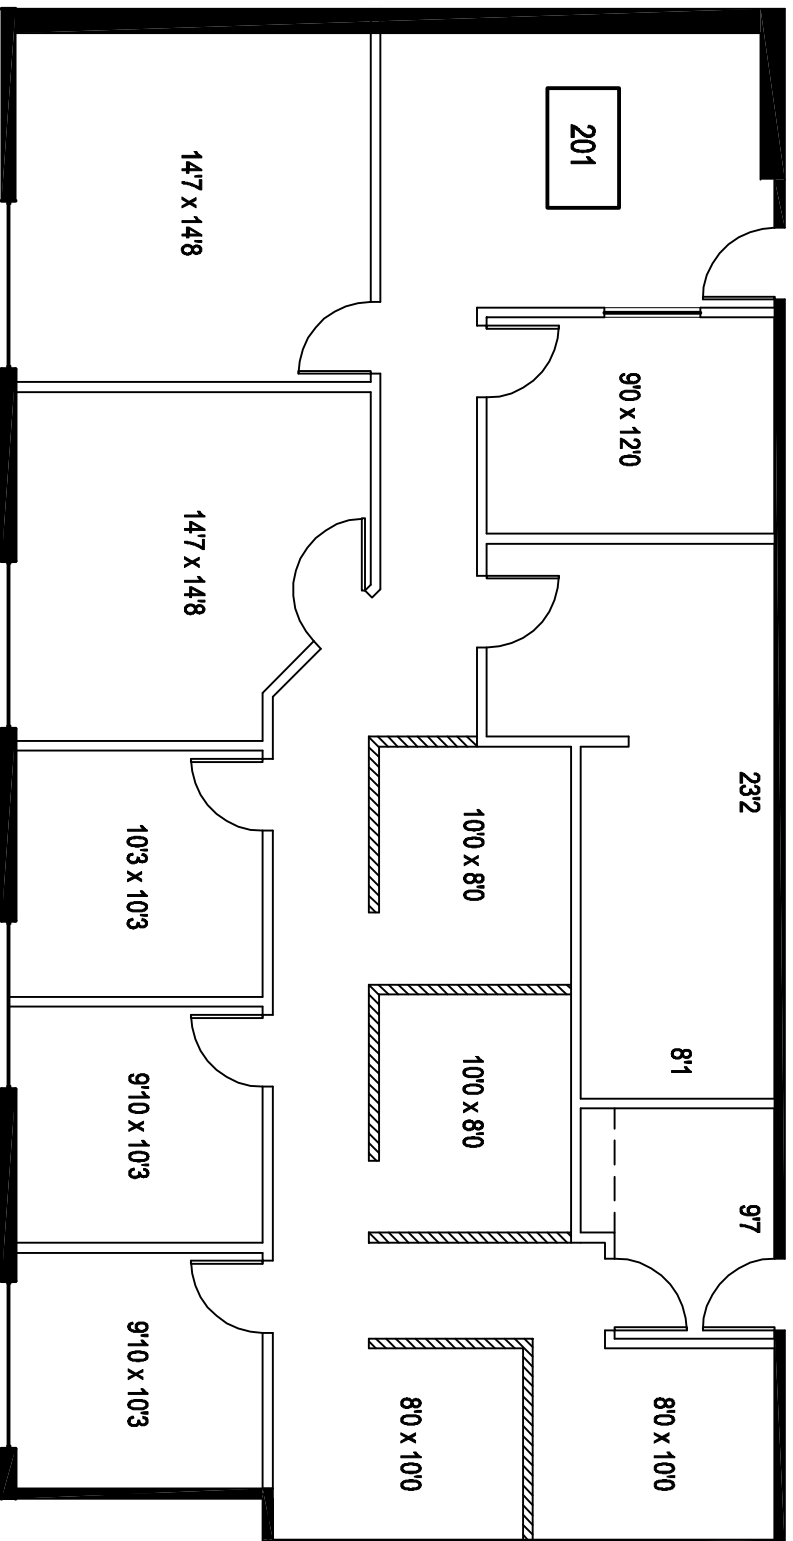

## Midtown Centre

FLOOR PLAN  
3200 BUILDING SUITE 201  
1851 EXECUTIVE CENTER DRIVE  
JACKSONVILLE, FLORIDA

SCALE: NOT TO SCALE

R.S.F.: 2,241

5/5/05

SHEET:

1

OF 1