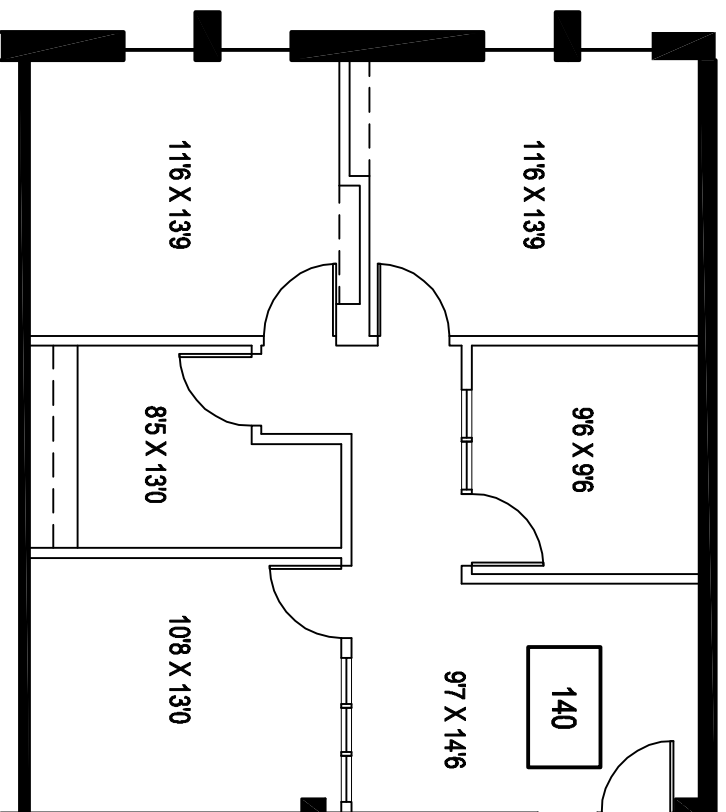

KELLOGG

DEVELOPMENT COMPANY

3947 BOULEVARD CENTER DRIVE
1000 BUILDING SUITE 5
JACKSONVILLE, FLORIDA 32207
904-396-9092

4505 BEACH BOULEVARD
DESTIN BUILDING
JACKSONVILLE, FLORIDA 32207
904-396-9092

FLOOR PLAN FOR:
3300 BUILDING SUITE 140
4161 CARMICHAEL AVENUE
JACKSONVILLE, FLORIDA

SCALE: 1/8" = 1'-0"

R.S.F.: 1.014

8/4/06

SHEET:

1

OF 1