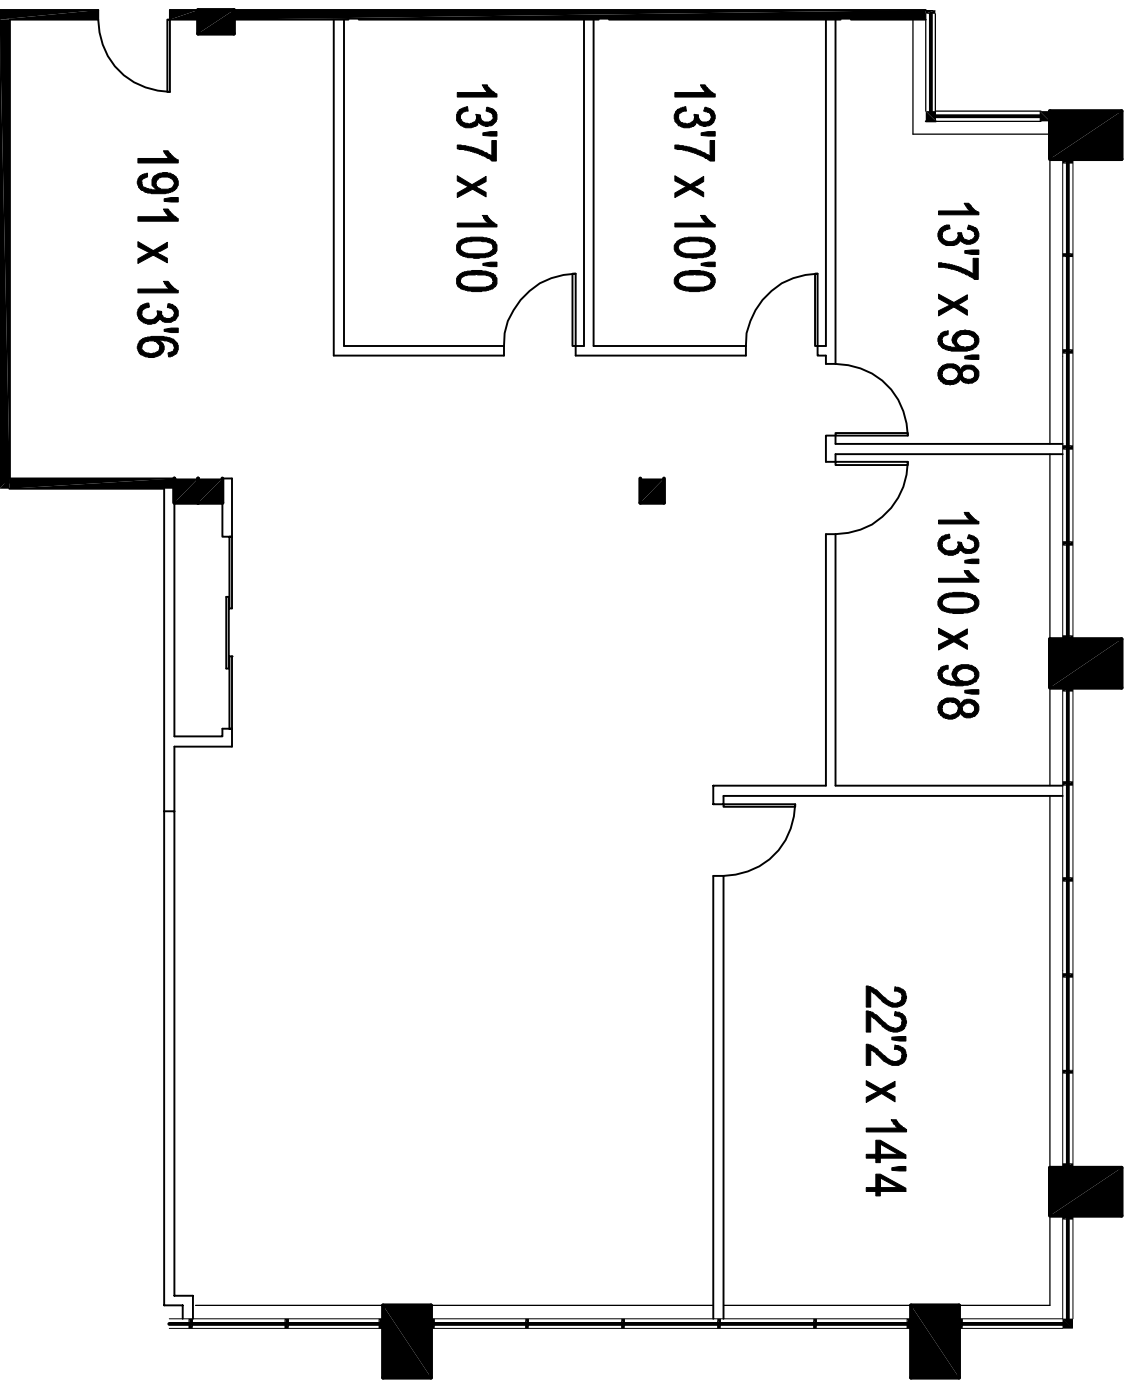

KELLOGG

DEVELOPMENT COMPANY

3947 BOULEVARD CENTER DRIVE
1000 BUILDING SUITE 5
JACKSONVILLE, FLORIDA 32207
904-396-9092

Midtown
Centre

FLOOR PLAN
4000 BUILDING
SUITE 107
4811 BEACH BOULEVARD
JACKSONVILLE, FLORIDA

SCALE: 1/8" = 1'-0"

USF : 2,139

RSF : 2,386

7/25/07

SHEET:

1

OF 1